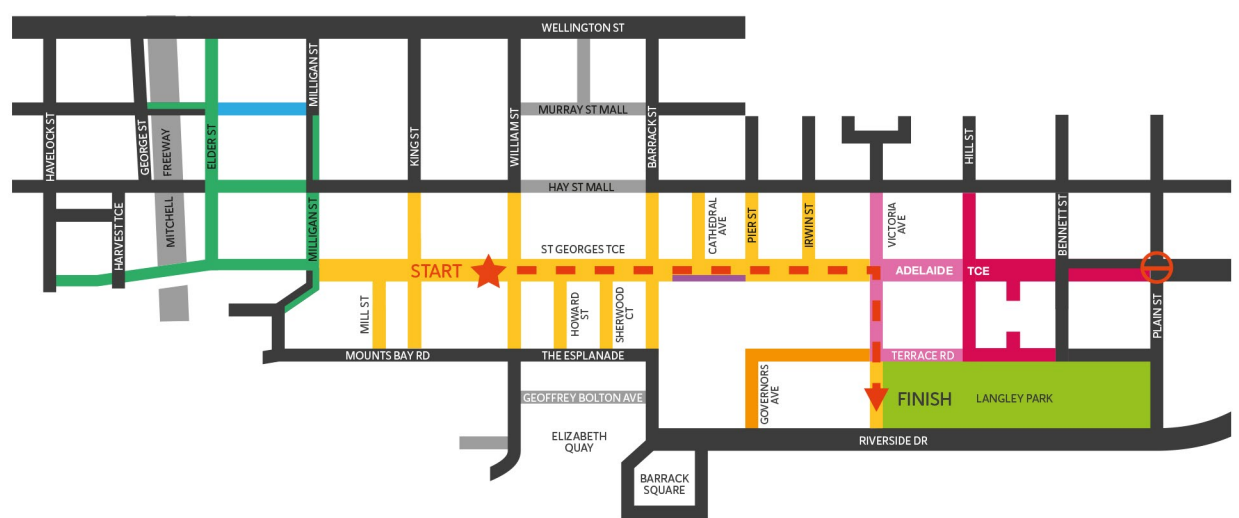

SATURDAY
7 DECEMBER

ST GEORGES TERRACE 7.30PM

IMPORTANT COMMUNITY NOTICE ROAD CLOSURES IN PLACE

- Stage 1: Closed 7am-7.30pm
- Stage 2: Closed 12pm
- Stage 3: Closed 4pm-11pm (Vic Ave removed at 10pm)
- Stage 4: Closed 6pm-10pm
- Stage 5: Closed 6.30pm - 7.30pm
- Stage 6: Closed 7.15pm - 8.15pm

- ▶ Pageant Route: 7.30pm-9.30pm
- Local Access Only: 6pm - 10pm
- No right turn will be permitted from Plain St southbound onto Adelaide Tce. Please access Adelaide Tce via northbound on Plain St or westbound from the Causeway.